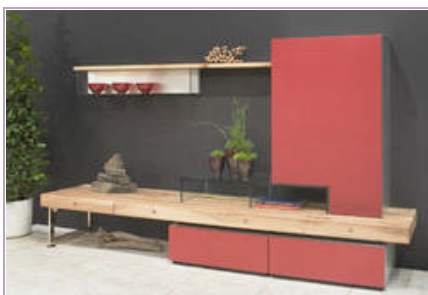

The Geometric C in Entertainment Centers

Technology continues to drive home furnishing trends with entertainment centers and home theater units offering sliding doors to hide flat screen televisions or collapsing altogether into a simple streamlined buffet. In another twist, look for the Geometric "C" -- which dramatically and asymmetrically frames the flatscreen.

Swiss company **MAB** juxtaposes the über-modern materials of glass and glistening metal with planks of solid and knotty wood to remind us that no matter how futuristic the technology, the home needs to be warm.

Italian manufacturer **Pianca** takes a similar